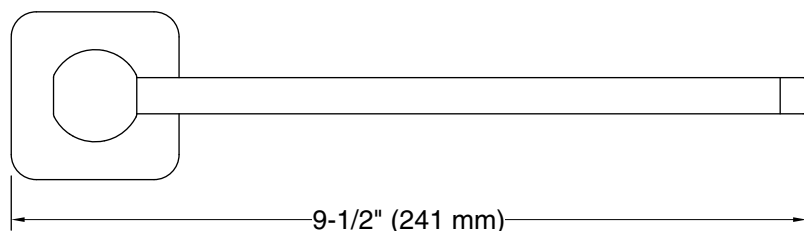

Available Colors/Finishes

Color tiles intended for reference only.

Color	Code	Description
	CP	Polished Chrome
	BN	Vibrant® Brushed Nickel
	BL	Matte Black

Technical Information

All product dimensions are nominal.