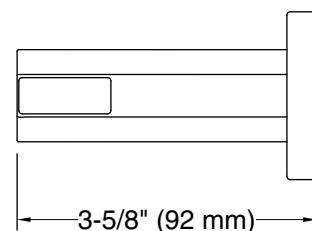

Available Colors/Finishes

Color tiles intended for reference only.

Color	Code	Description
	CP	Polished Chrome
	BN	Vibrant® Brushed Nickel
	BL	Matte Black

Technical Information

All product dimensions are nominal.